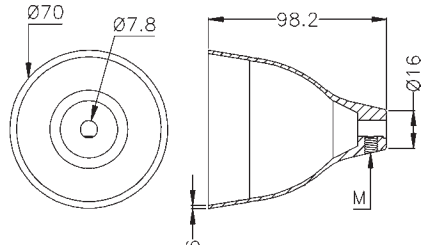

Pendel line

Ceiling fitting accessories

<b>COD.</b>	<b>M</b>						
1301.001.00	M6x1.0						100 pcs

I grani vengono forniti smontati - Screws are supplied unassembled

Colour	Black	White	Grey	Transp.	Blue	Red	Green	Gold	Yellow	Natural	Chrome
Material											
PA6	040	041									
PP	180	181									