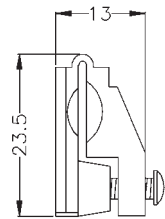

Bloccacavi

Cable clamps

COD.	D											
0102.002.00	10.3											
0102.002.01	13.3											
												1000 pcs

I grani vengono forniti smontati - Screws are supplied unassembled

Colour	Black	White	Grey	Transp.	Blue	Red	Green	Gold	Yellow	Natural	Chrome
Material											
PP	180	181	182								
PA6	040	041	042								