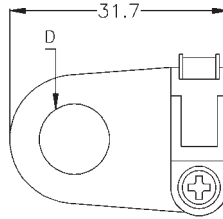

Bloccacavi

Cable clamps

COD.	D											
0102.002.00	10.3											
0102.002.01	13.3											
												1000 pcs

I grani vengono forniti smontati - Screws are supplied unassembled

Colour	Black	White	Grey	Transp.	Blue	Red	Green	Gold	Yellow	Natural	Chrome
Material											
PP	180	181	182								
PA6	040	041	042								