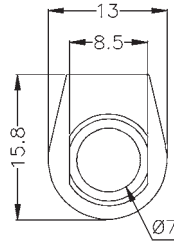

## Cable clamps

COD.	A	B	M	m		
0101.008.00	15.8	6.0	M 10x1.0	M 7x1		1000 pcs
0101.008.01	17.8	8.0	M 10x1.0	M 7x1		
0101.008.02	19.8	10.0	M 10x1.0	M 7x1		
0101.008.03	21.8	12.0	M 10x1.0	M 7x1		

I grani vengono forniti smontati - Screws are supplied unassembled