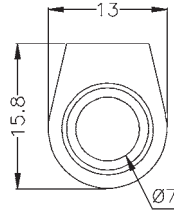

Bloccacavi

Cable clamps

COD.	A	B	M	m		
0101.007.00	15.8	6.0	M 10x1.0	M 7x1		1000 pcs
0101.007.01	17.8	8.0	M 10x1.0	M 7x1		
0101.007.02	19.8	10.0	M 10x1.0	M 7x1		
0101.007.03	21.8	12.0	M 10x1.0	M 7x1		

I grani vengono forniti smontati - Screws are supplied unassembled