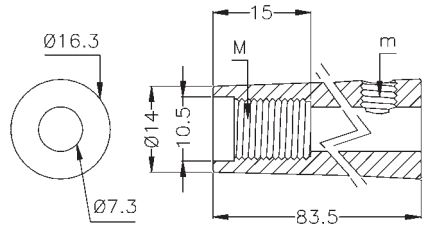

Bloccacavi

Cable clamps

COD.	M	m				
0101.005.00	M 10x1.0	M 7x1				100 pcs

I grani vengono forniti smontati - Screws are supplied unassembled

Colour	Black	White	Grey	Transp.	Blue	Red	Green	Gold	Yellow	Natural	Chrome
Material											
PA6	040	041	042								
PC	100	101		103							