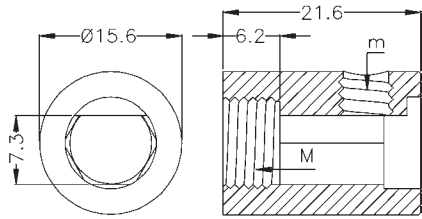

Bloccacavi

Cable clamps

COD.	M	m					
0101.004.00	M8x1.0	M 6x1					1000 pcs
0101.004.01	M10x1.0	M 6x1					

I grani vengono forniti smontati - Screws are supplied unassembled

Colour	Black	White	Grey	Transp.	Blue	Red	Green	Gold	Yellow	Natural	Chrome
Material											
PA6	040	041	042								
PC	100	101		103							