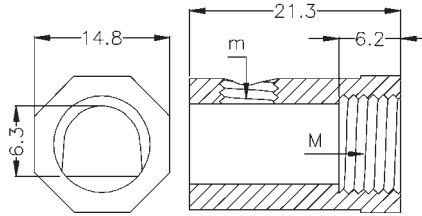

Bloccacavi
Cable clamps

COD.	M	m					
0101.003.00	M8x1.0	M 6x1					1000 pcs
0101.003.01	M10x1.0	M 6x1					

I grani vengono forniti smontati - Screws are supplied unassembled

Colour	Black	White	Grey	Transp.	Blue	Red	Green	Gold	Yellow	Natural	Chrome
	Material										
PA6	040	041	042								
PC	100	101		103							