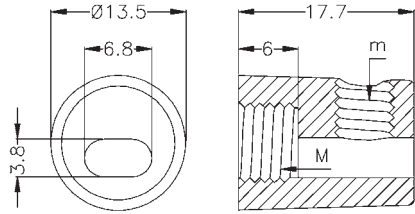

Bloccacavi

Cable clamps

COD.	M	m					
0101.002.00	M8x1.0	M 6x1					1000 pcs
0101.002.01	M10x1.0	M 6x1					

I grani vengono forniti smontati - Screws are supplied unassembled

Colour	Black	White	Grey	Transp.	Blue	Red	Green	Gold	Yellow	Natural	Chrome
Material											
PA6	040	041	042								
PC	100	101		103							