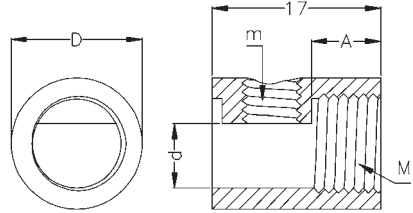

## Cable clamps

COD.	A	D	d	M	m	
0101.001.00	7.0	13.2	6.5	M 10x1.0	M 6x1	1000 pcs
0101.001.01	8.0	15.5	9.0	M 13x1.5	M 6x1	

I grani vengono forniti smontati - Screws are supplied unassembled

Colour	Black	White	Grey	Transp.	Blue	Red	Green	Gold	Yellow	Natural	Chrome
Material											
PA6	040	041	042					047			
PC	100	101		103							